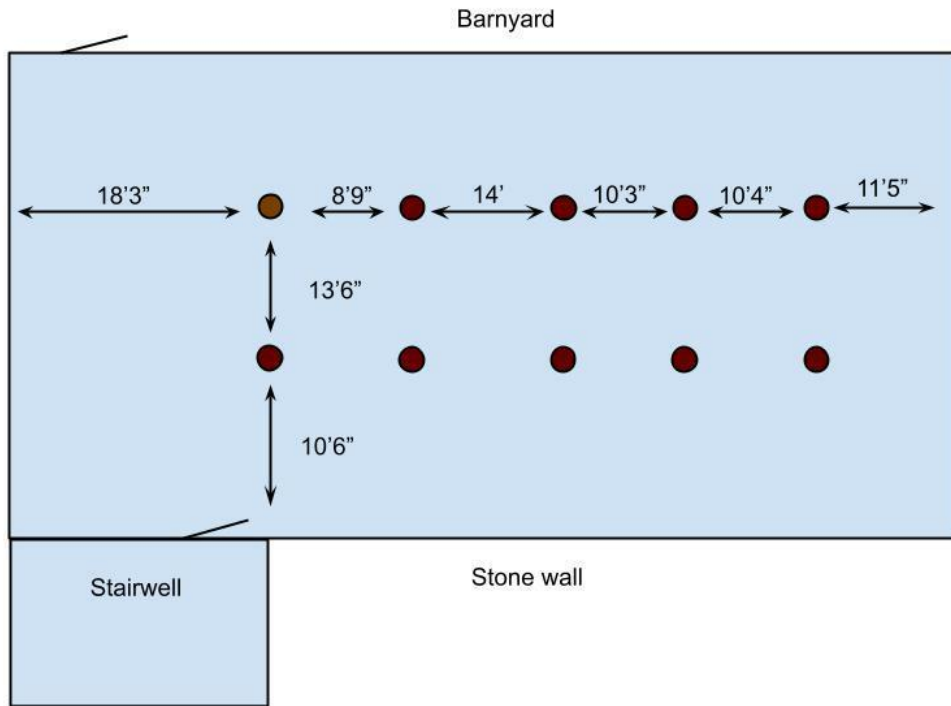

Downstairs Layout

612 Old Route 322 . Spring Mills, PA . 16875 . 814.364.2474  
generalpotterfarm@gmail.com . generalpotterfarm.com